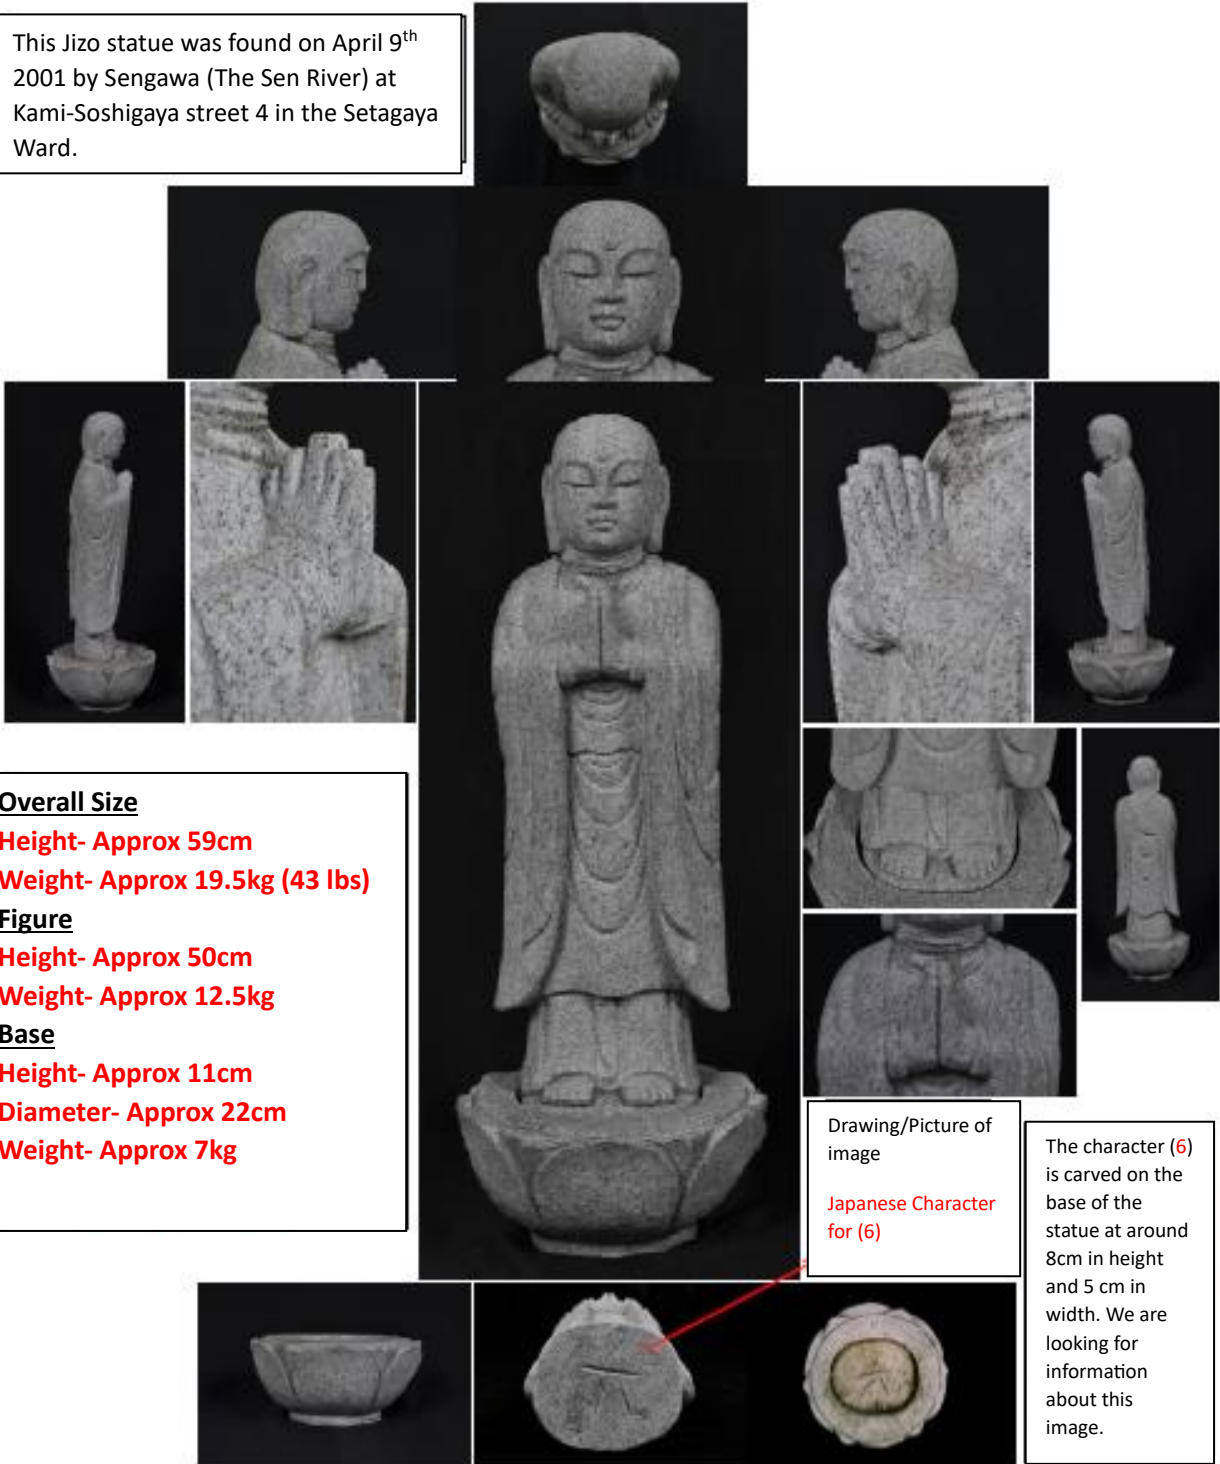

**Searching for information about manufacturing, import and sales!**

This Jizo statue was found on April 9<sup>th</sup> 2001 by Sengawa (The Sen River) at Kami-Soshigaya street 4 in the Setagaya Ward.

**Overall Size**

**Height- Approx 59cm**

**Weight- Approx 19.5kg (43 lbs)**

**Figure**

**Height- Approx 50cm**

**Weight- Approx 12.5kg**

**Base**

**Height- Approx 11cm**

**Diameter- Approx 22cm**

**Weight- Approx 7kg**

Drawing/Picture of image

Japanese Character for (6)

The character (6) is carved on the base of the statue at around 8cm in height and 5 cm in width. We are looking for information about this image.