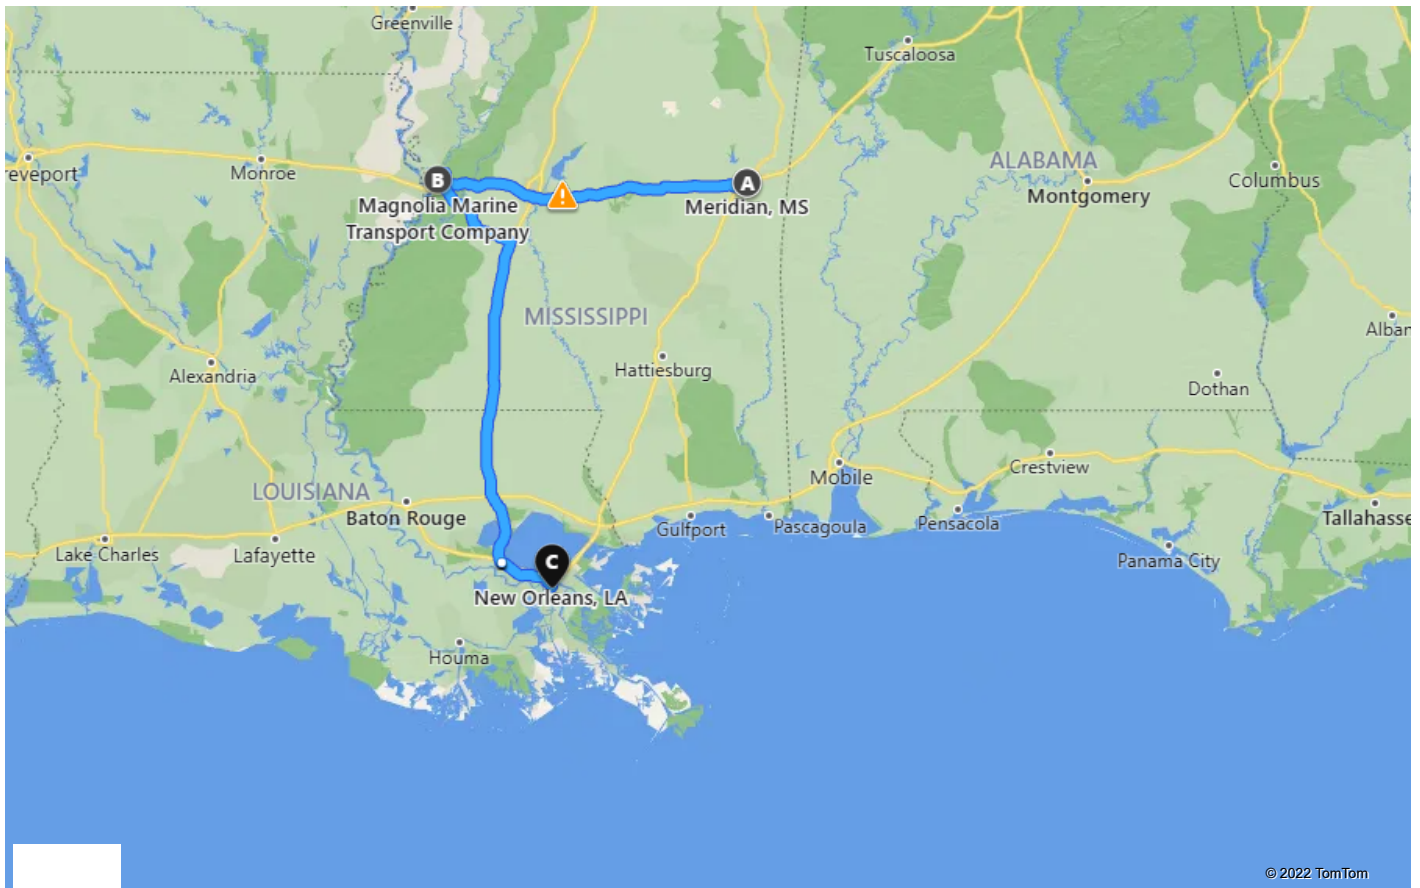

- A** Meridian, MS
- B** Magnolia Marine Transport Company, 697 Haining Rd, Vicksburg, MS 39183
- C** New Orleans, LA

5 hr 16 min , 352 miles
Light traffic (Leave at 12:04 AM)
Via I-20 W

Longest Route with a stop in Vicksburg

A Meridian, MS

B Magnolia Marine Transport Company, 697...

C New Orleans, LA

These directions are subject to the Microsoft® Service Agreement and are for informational purposes only. No guarantee is made regarding their completeness or accuracy. Construction projects, traffic, or other events may cause actual conditions to differ from these results. Map and traffic data © 2022 TomTom.