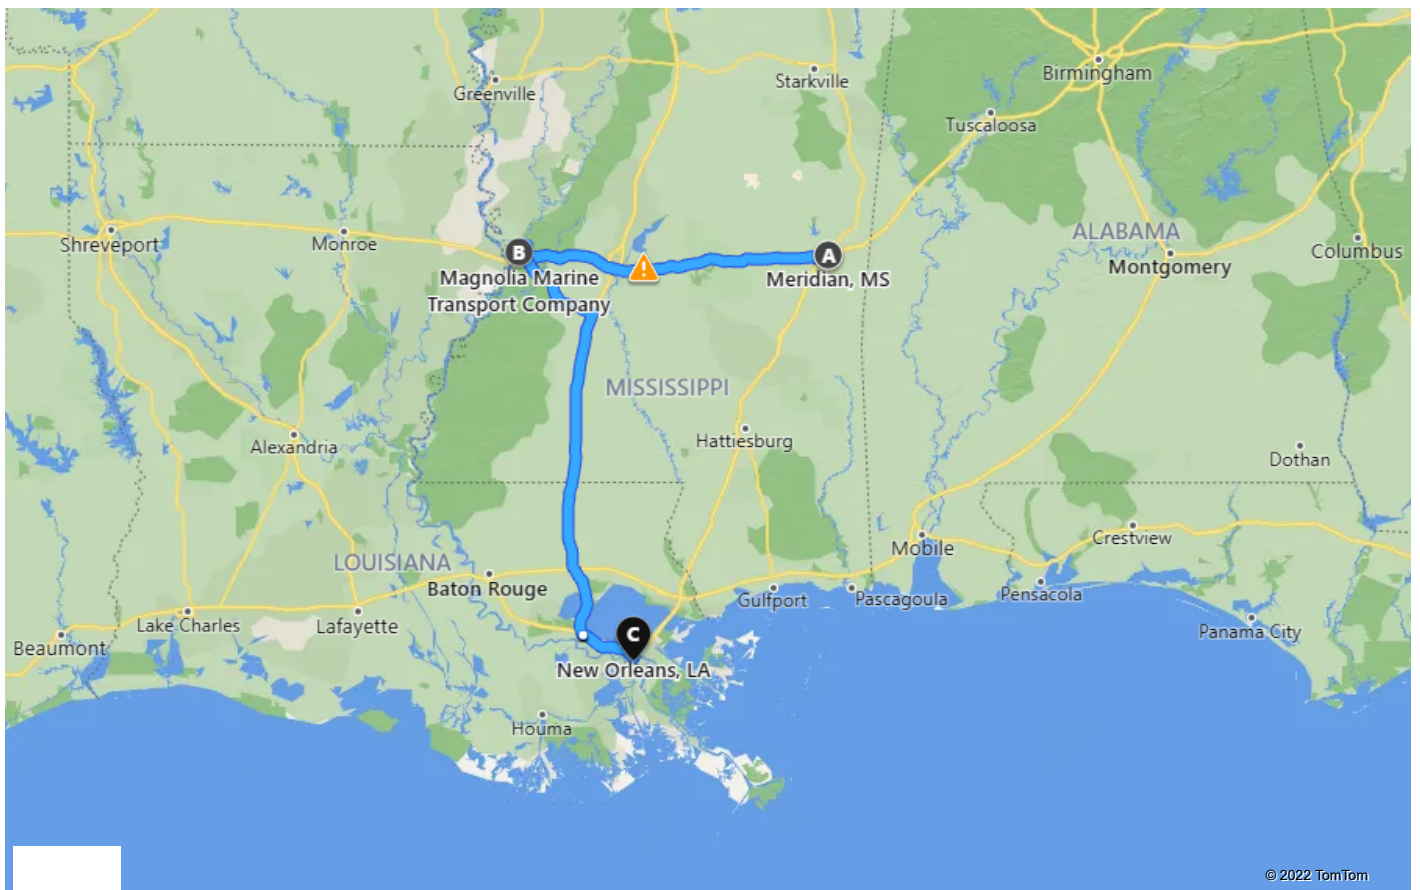

- A** Meridian, MS
- B** Magnolia Marine Transport Company, 697 Haining Rd, Vicksburg, MS 39183
- C** New Orleans, LA

5 hr 15 min , 352 miles  
Light traffic (Leave at 11:09 PM)  
Via I-20 W

Meridian to Magnolia Marine is 2hr drive  
Magnolia Marine is about 3 hours

© 2022 TomTom