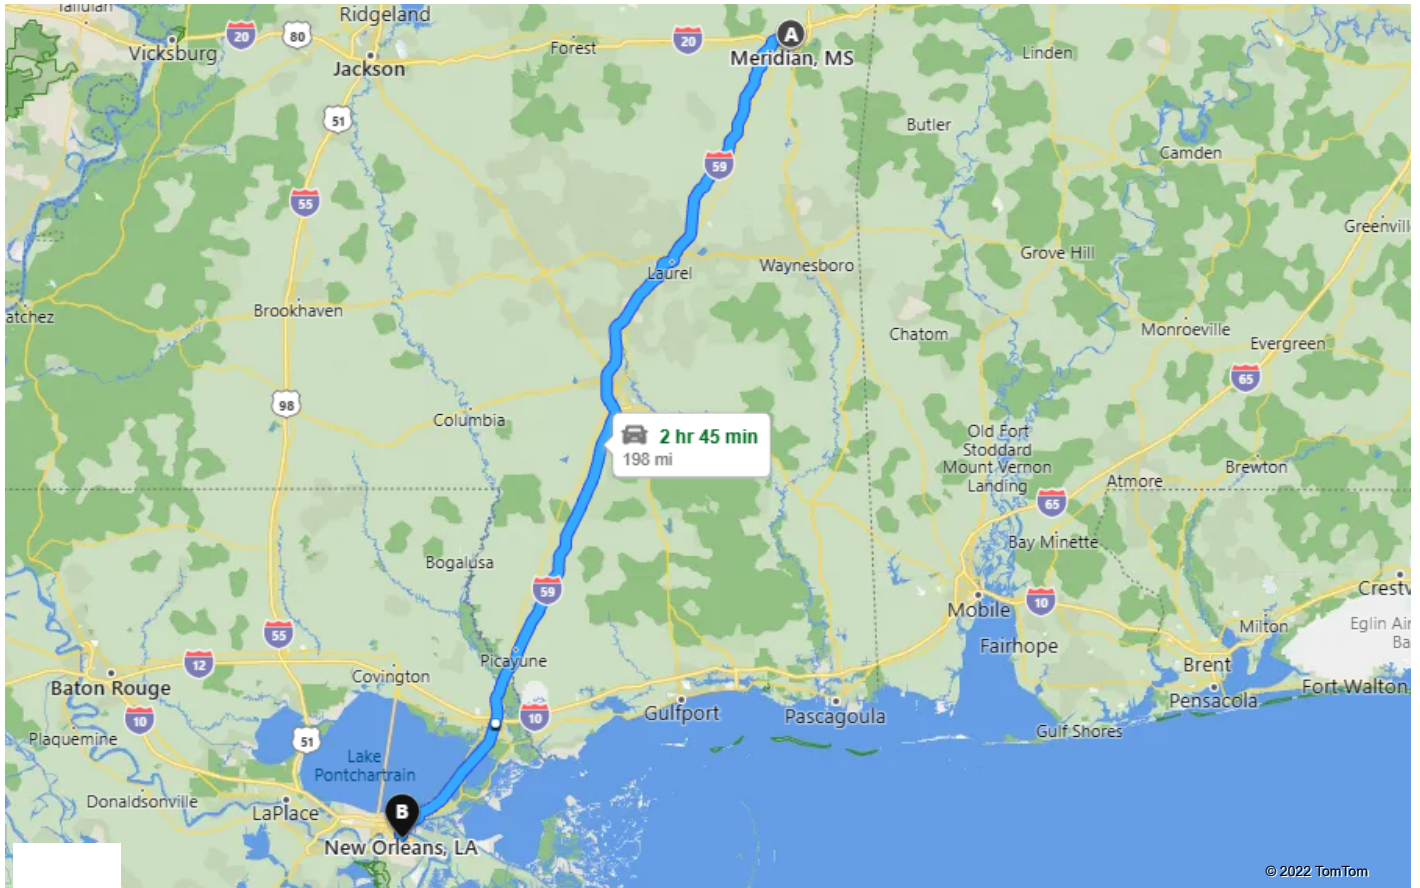

- A** Meridian, MS
- B** New Orleans, LA

2 hr 45 min , 198 miles
Light traffic (Leave at 12:01 AM)
Via I-59 S, I-10 W

Shortest most direct route

© 2022 TomTom

A Meridian, MS

B New Orleans, LA

These directions are subject to the Microsoft® Service Agreement and are for informational purposes only. No guarantee is made regarding their completeness or accuracy. Construction projects, traffic, or other events may cause actual conditions to differ from these results. Map and traffic data © 2022 TomTom.