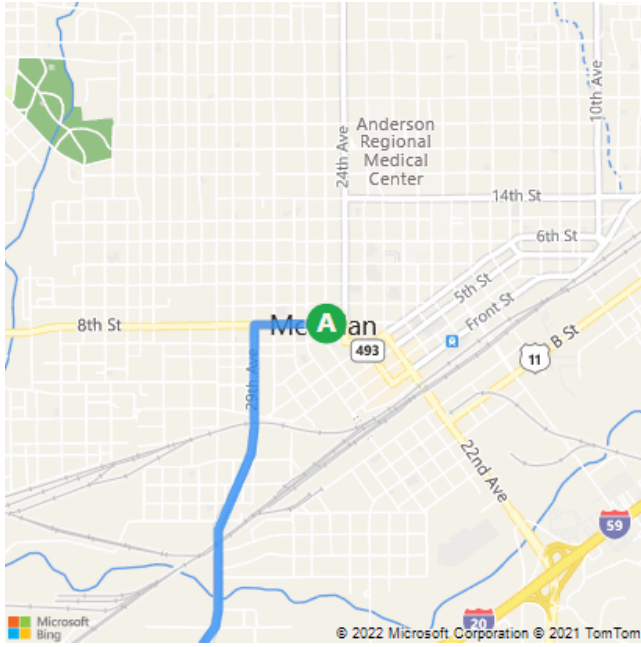

- A** Meridian, MS
- B** New Orleans, LA

2 hr 45 min , 198 miles
Light traffic (Leave at 12:01 AM)
Via I-59 S, I-10 W

Shortest most direct route

© 2022 TomTom

A Meridian, MS

B New Orleans, LA

These directions are subject to the Microsoft® Service Agreement and are for informational purposes only. No guarantee is made regarding their completeness or accuracy. Construction projects, traffic, or other events may cause actual conditions to differ from these results. Map and traffic data © 2022 TomTom.